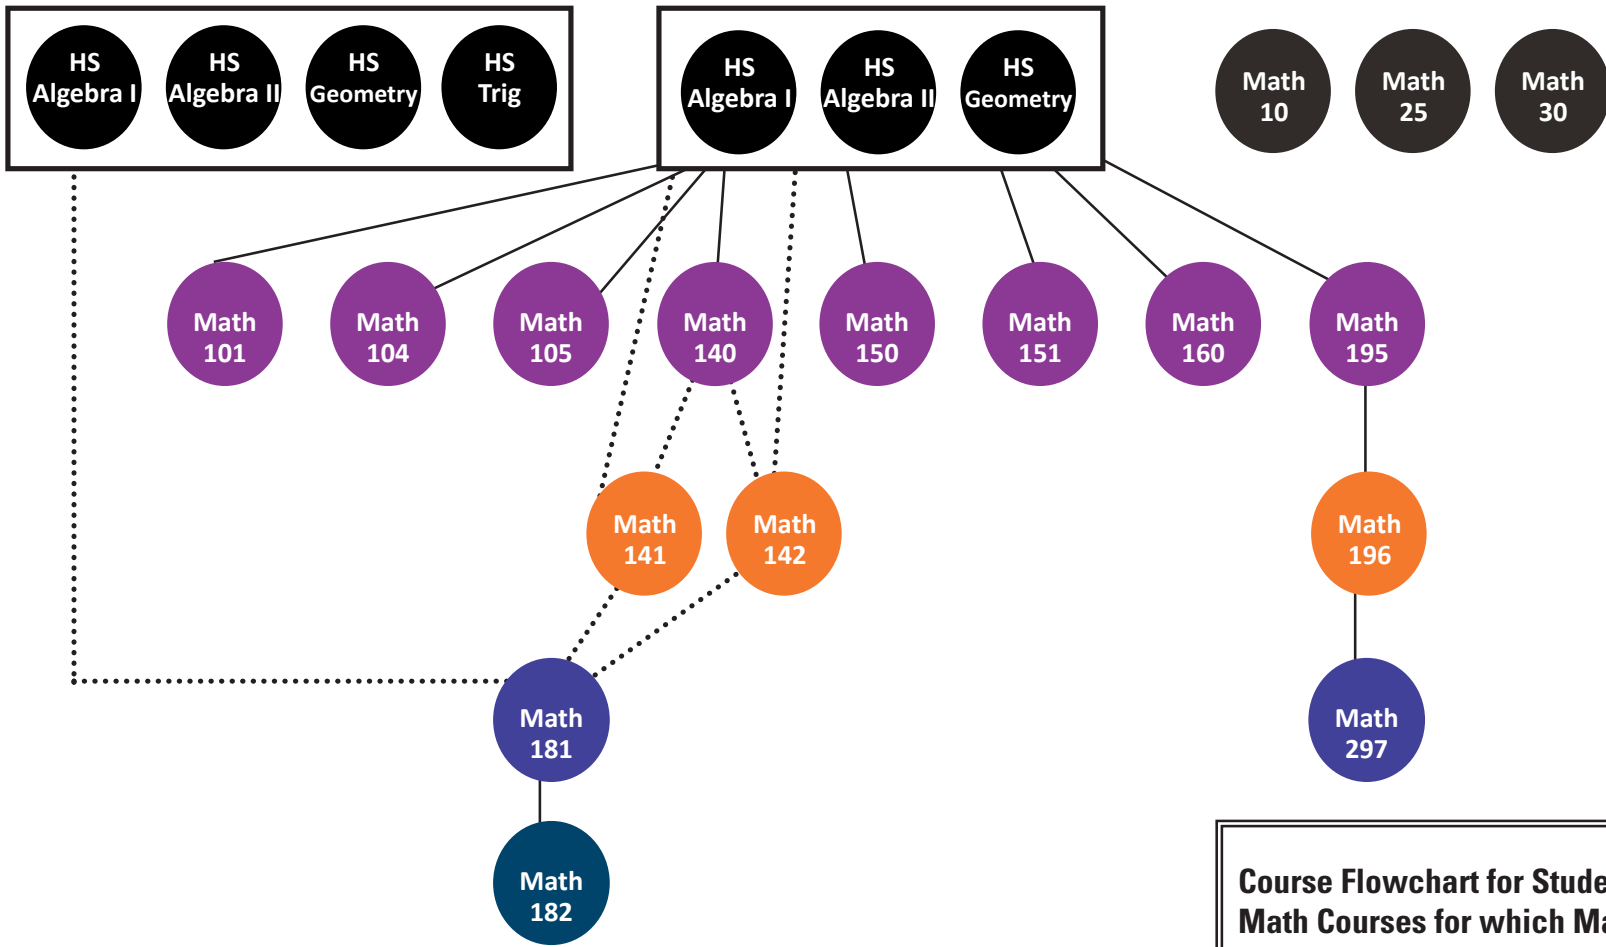

**Course Flowchart for Students Taking Math Courses for which Math 165 is a Prerequisite**

Solid lines show required pre-requisites.

Dotted lines leading into a course show the group of prerequisite courses from which a student need only select one.

**Course Flowchart for Students Taking Math Courses for which Math 165 is NOT a Prerequisite**

Solid lines show required pre-requisites.

Dotted lines leading into a course show the group of prerequisite courses from which a student need only to select one.